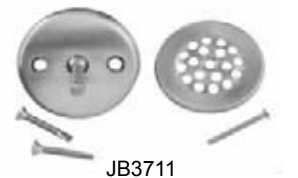

JB Signature Bathwaste Trim Kits for Trip Lever

Trip lever face plate, screws and dome cover with screw. Fits 1-1/4" strainer body.

Item No.	Description	List	Qty
JB3741	Trim Kit for Trip Lever Oil Rubbed Bronze	35.89	12
JB3711	Trim Kit for Trip Lever Brushed Nickel	35.89	12

JB Signature Bathwaste Conversion Kits Flip Disc

1-12" strainer. Flip disc has an O-ring for a positive seal.

Item No.	Description	List	Qty
JBD400	Flip Disc Bath Drain Trim Kit Chrome	71.11	1
JBD401	Flip Disc Bath Drain Trim Kit Brushed Nickel	120.00	1
JBD402	Flip Disc Bath Drain Trim Kit Oil Rubbed Bronze	120.00	1

JB Signature Bathwaste Conversion Kits Square Style

Toe touch shut off on drain. Includes a 1-1/2" x 1-1/4" brass shoe bushing.

Item No.	Description	List	Qty
JBD450	Square Style Bath Drain Kit Chrome	71.11	1
JBD451	Square Style Bath Drain Kit Brushed Nickel	120.00	1
JBD452	Square Style Bath Drain Kit Oil Rubbed Bronze	120.00	1